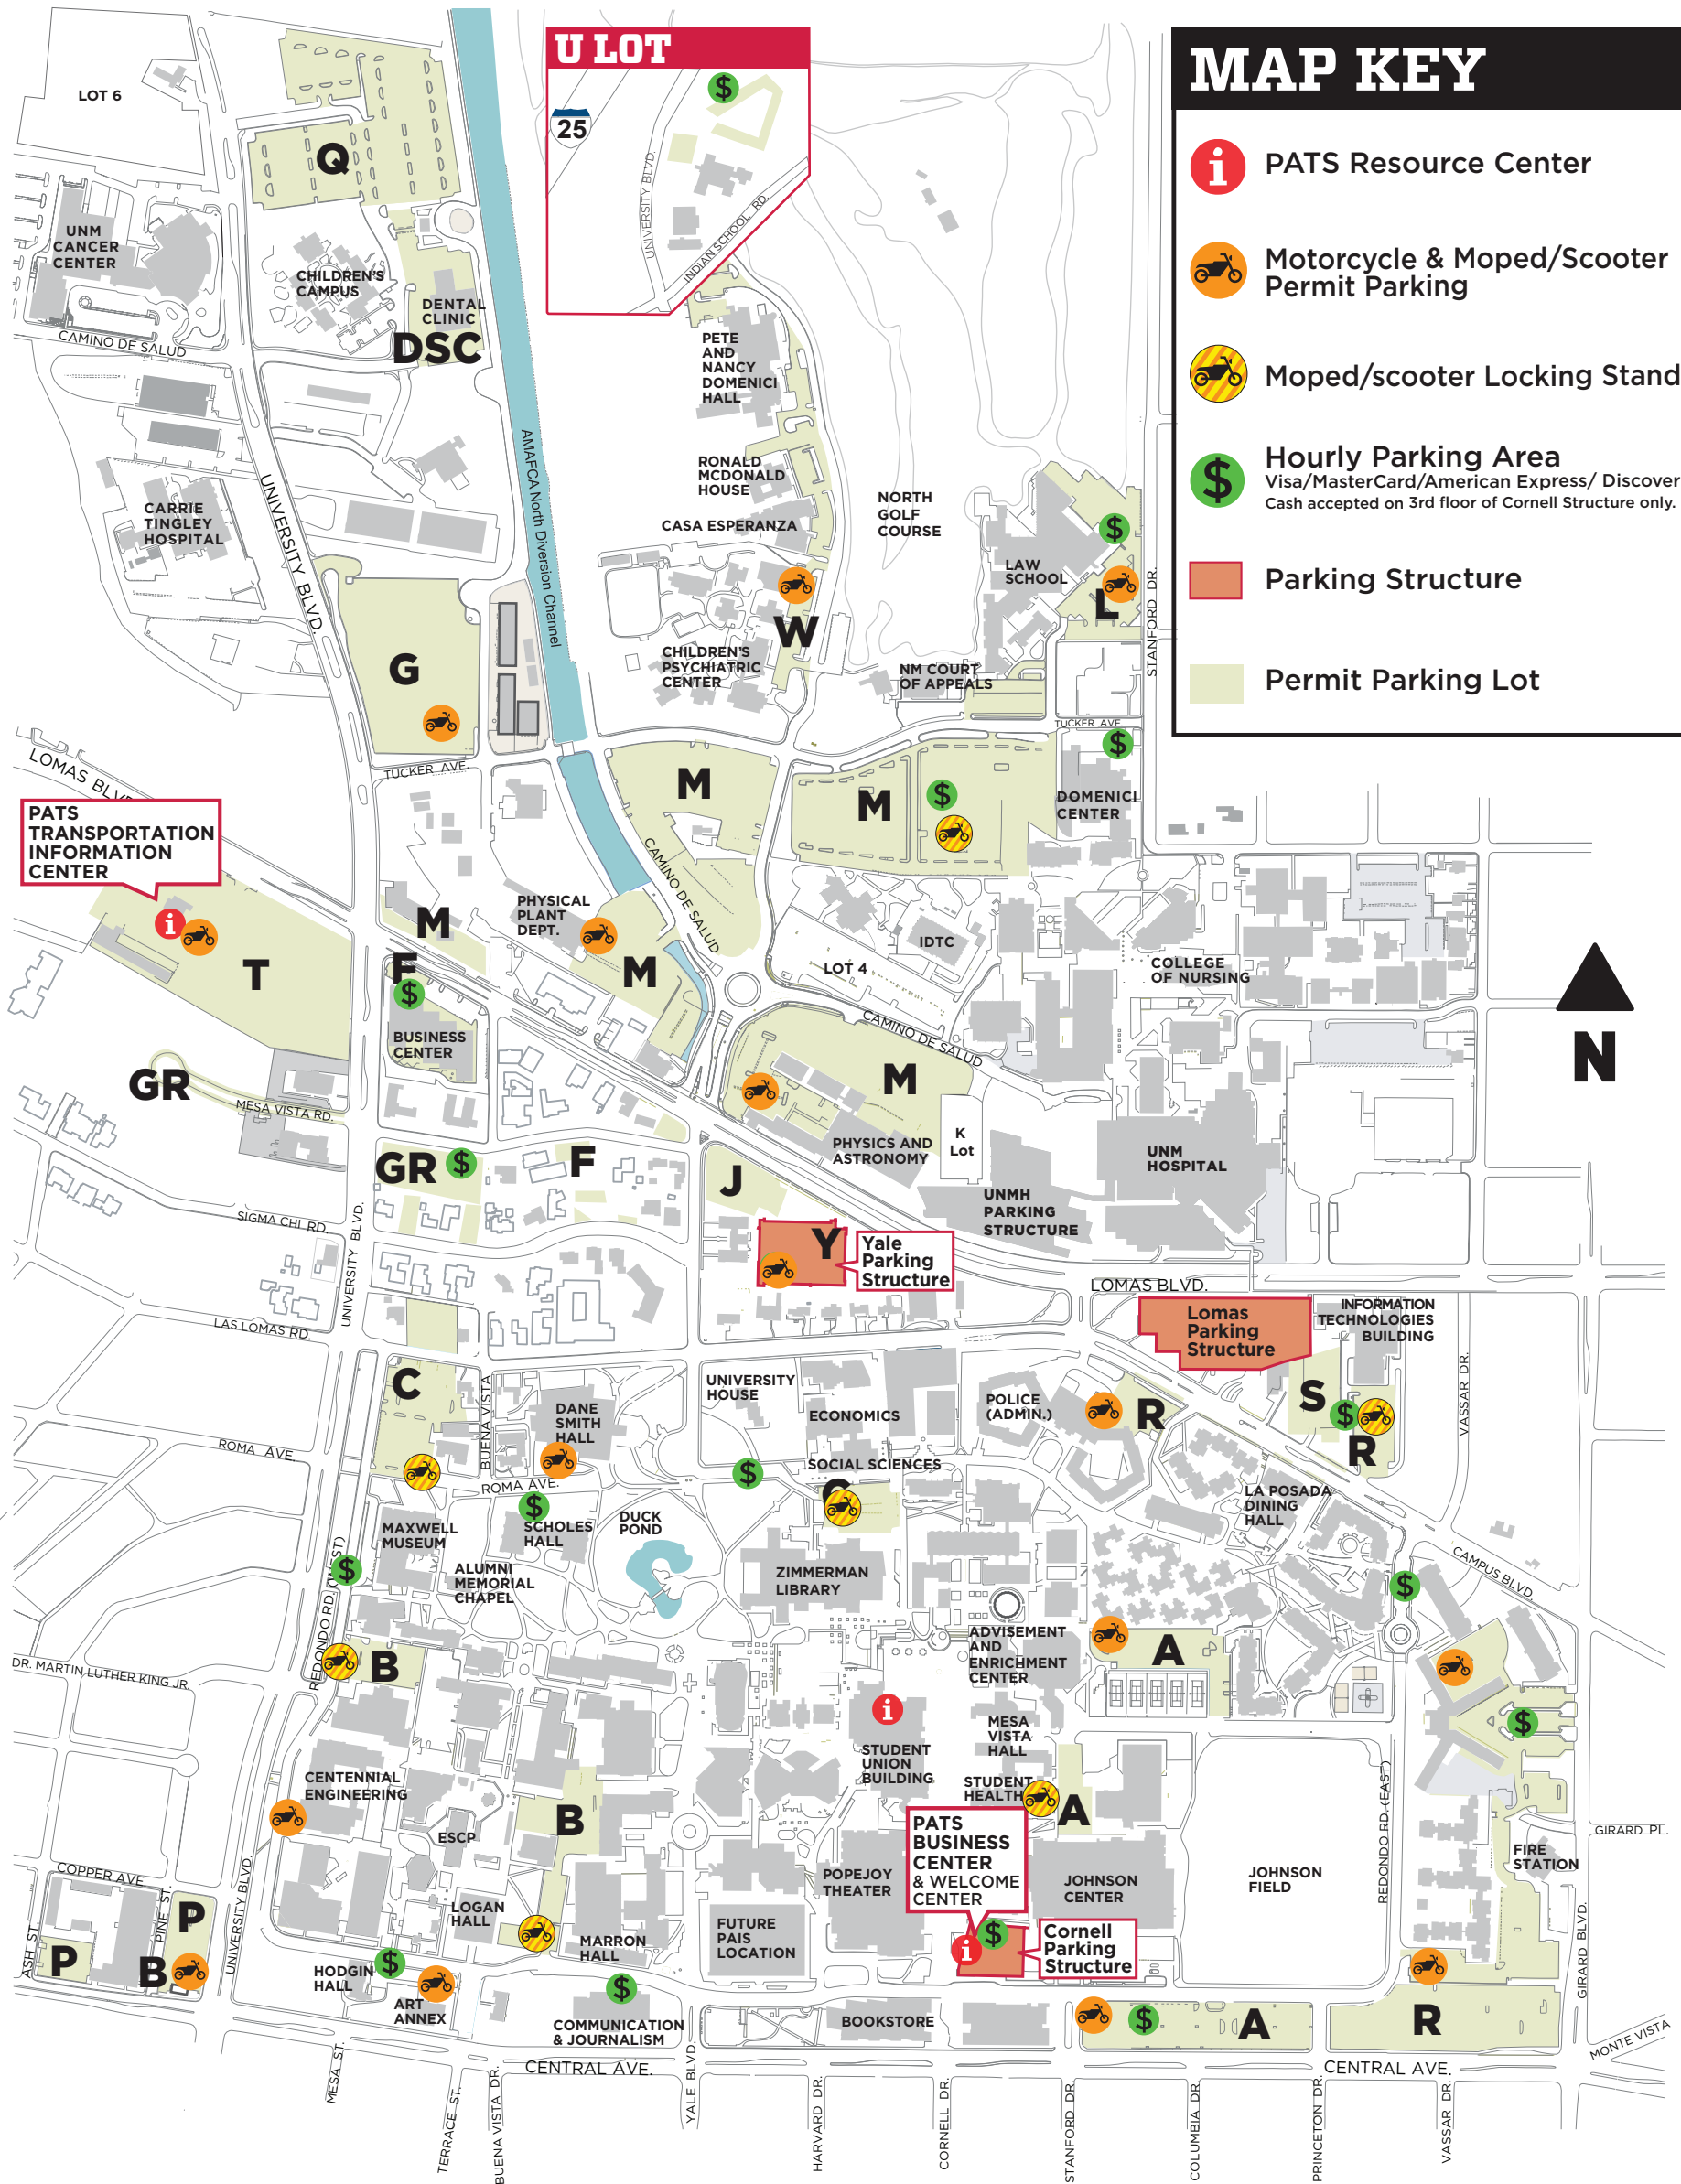

UNM MOPED/SCOOTER PARKING MAP

Due to University Administrative Policy 2260 Sec. 4, mopeds and scooters no longer have access to park at bicycle racks on campus.

Mopeds and scooters must be registered with UNM Parking & Transportation Services and obtain a parking permit to legally park on campus. Permitted mopeds and scooters may park in motorcycle permit parking areas, specific areas have special moped/scooter locking stands.