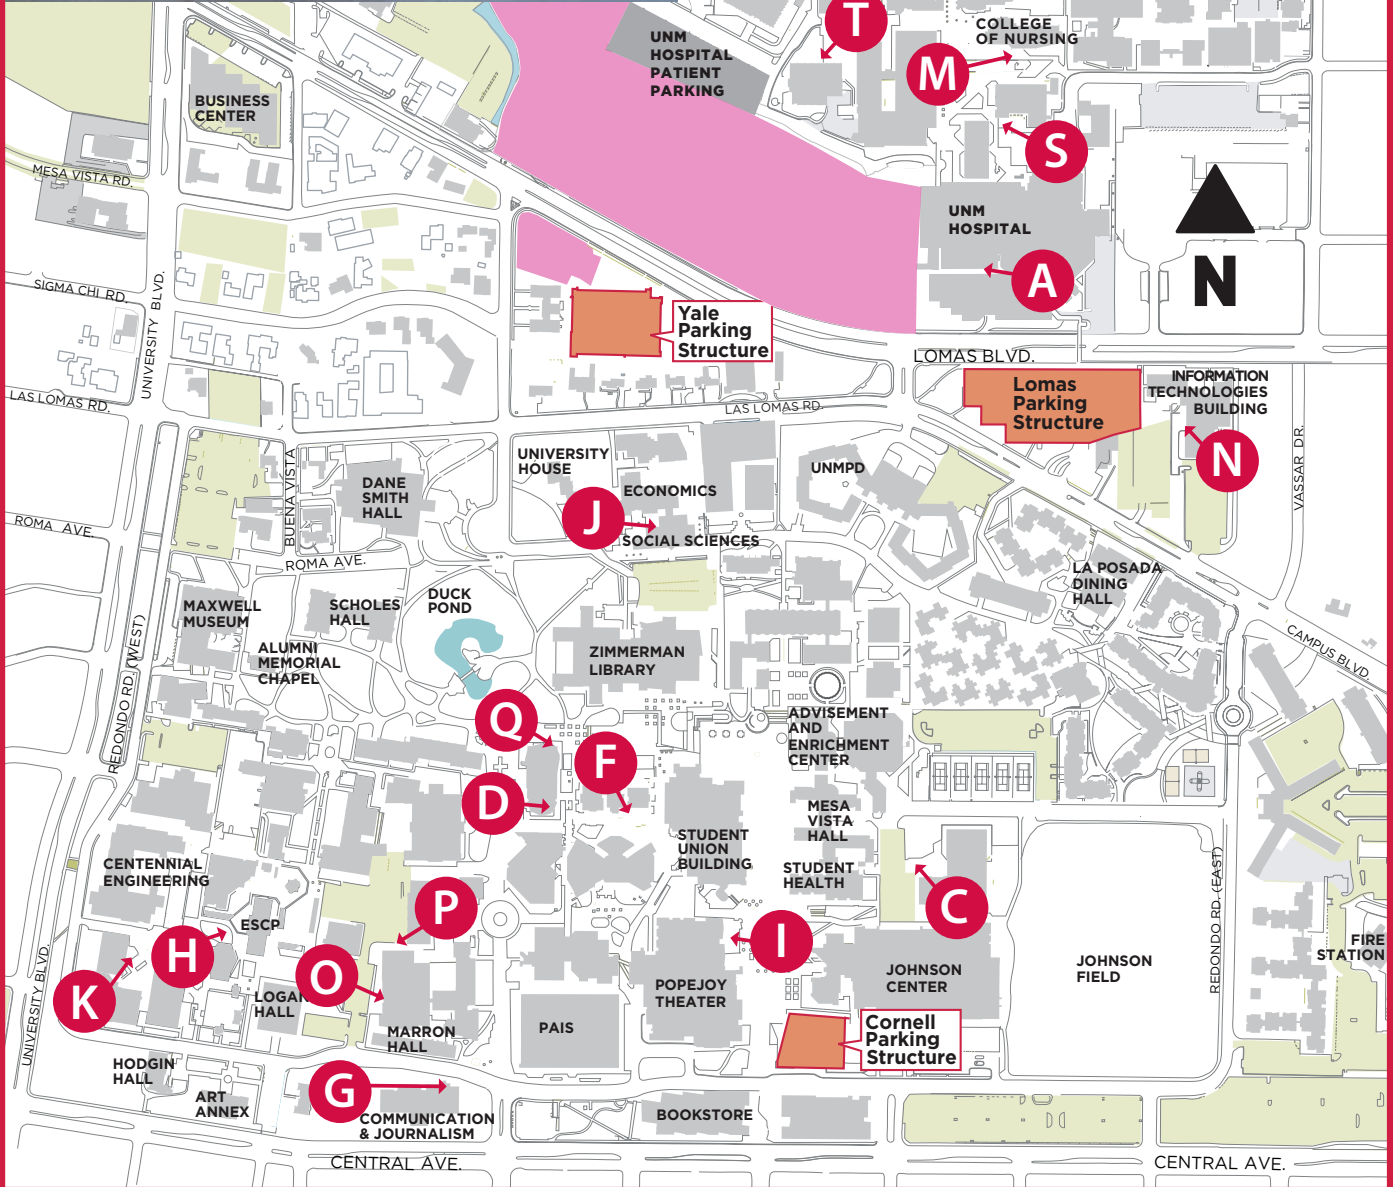

BICYCLE LOCKER LOCATIONS

UNM Parking & Transportation Services rents bicycle lockers to UNM students, faculty, and staff.

Contact PATS main office for availability.

PATS Business Office
 2401 Redondo Dr. NE
 Albuquerque, NM 87106
 M-F, 7:30 a.m. to 5:00 p.m.

pats.unm.edu
 505-277-1938
 tic@unm.edu

Facebook/Twitter
 @UNMPATS
 Instagram
 @unm_pats

PARKING & TRANSPORTATION SERVICES

MAP KEY

- | | | | |
|--|--|---|---|
| A 1-8, 58, 59 UNMH: North of Subway in outdoor corridor | F 25-28, 43-46 Humanities: South side of building | K 40, 41 Nuclear Engineering: NE of building | Q 67-70 Ortega Hall: NE corner of building |
| B 9, 11-14, 49-51 IDTC building: North of building | G 29-31 C&J: NE side of building | M 52-57 College of Nursing: South side of building | R 71-78 Domenici Center: SE corner of building |
| C 15, 16 Johnson Pool: NW corner, outside main entrance | H 32, 33 ECE: West of ESCP under big tree | N 60, 61 IT: SW corner of building | S 79-86 School of Medicine: West of building 2 |
| D 17-20 Ortega Hall: SE corner of building under overhang | I 10, 36, 37, 42 Popejoy: East side of building by grass area | O 62, 65, 66 Castetter Hall: West side of building | T 87-94 Biomedical Research Facility, North Side |
| E 21-24, 47, 48 Domenici Center: SW corner of main building | J 39, 38 Social Sciences: West side of building | P 63, 64 Castetter Hall: NE side of building | |